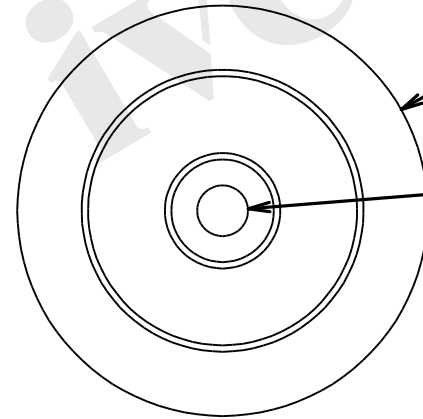

Cupboard Knob Sarlat P27xD32mm BPD32mm

Top View

32 DIA

Bottom View

32 DIA

4 DIA